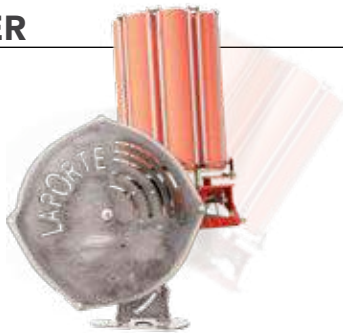

SPORTING & COMPAK

PC 8C 450 RABBIT LOOPER

CAPACITY	450
TARGET type	Auto Rabbit
RECOCKING TIME	2.2 sec
VOLTAGE	12V
WEIGHT	75 kg
WARRANTY	3 years