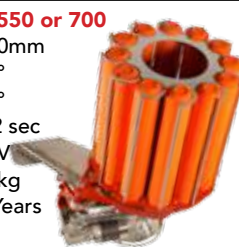

PC 12C 450 PRO

CAPACITY	450 or 550 or 700
TARGET diam	110mm
TILTING BASE	35°
ANGLE	65°
RECOCKING TIME	2.2 sec
VOLTAGE	12V
WEIGHT	60kg
WARRANTY	3 Years

Options:
450R = Reverse trap
550 clays capacity & 550R = Reverse trap
700 clays capacity & 700R = Reverse trap

450Pro - ref:1000845 Reverse - ref:1000845R
550Pro - ref:1000840 Reverse - ref:1000840R
700Pro - ref:1000839 Reverse - ref:1000855

PC 18C 1000 PC XTREME

CAPACITY	1 000
TARGET diam	110mm
ANGLE	30°
RECOCKING TIME	2.2 sec
VOLTAGE	12V
WEIGHT	102kg
WARRANTY	3 Years