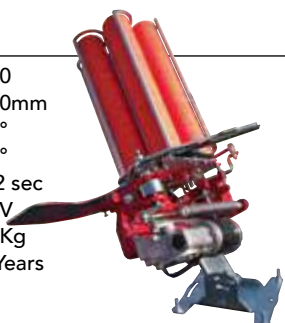

## PC 6C 350 PRO

CAPACITY	350
TARGET diam	110mm
TILTING BASE	35°
ANGLE	65°
RECOCKING TIME	2.2 sec
VOLTAGE	12V
WEIGHT	50Kg
WARRANTY	3 Years

Product ref:1000851