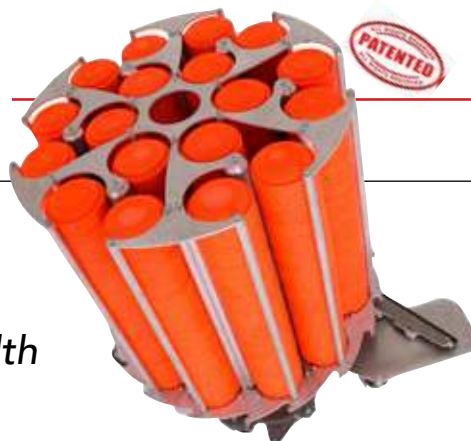

18-COLUMN

2000 Targets

Selected
for 2018 Commonwealth
Games and
TOKYO